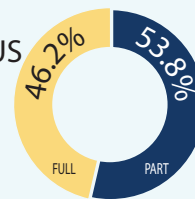

STUDENT ENROLLMENT

Full Time defined as 15 Credit Hours per term for Undergraduates & 12 Credit Hours per term for Graduates

ENROLLMENT STATUS

% of Students Full Time vs Part Time

GEOGRAPHICAL SOURCE

US News & World Report

ENROLLMENT BY CAMPUS

Student's primary campus

POPULAR MAJORS

Most declared majors by students

DEGREES CONFERRED

from July 2015- June 2016

ETHNICITY

STUDENT DEMOGRAPHICS