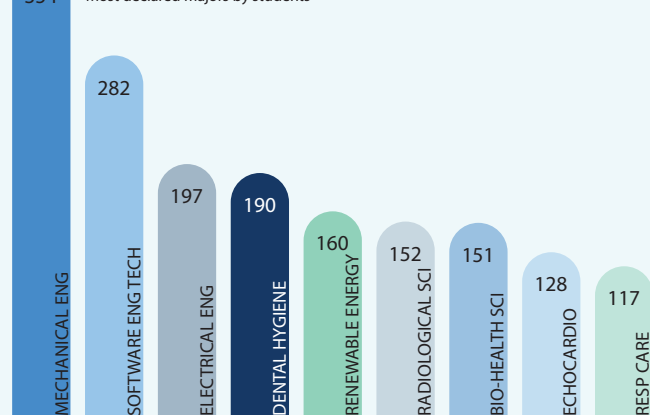

STUDENT ENROLLMENT

Full Time defined as 15 Credit Hours per term for Undergraduates & 12 Credit Hours per term for Graduates

ENROLLMENT STATUS

% of Students Full Time vs Part Time

GEOGRAPHICAL SOURCE

US News & World Report

ENROLLMENT BY CAMPUS

Student's primary campus

POPULAR MAJORS

Most declared majors by students

DEGREES CONFERRED

from July 2015- June 2016

ETHNICITY

STUDENT DEMOGRAPHICS