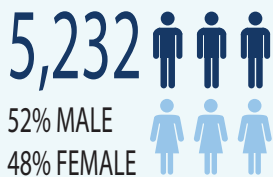

STUDENT ENROLLMENT

Full Time defined as 15 Credit Hours per term for Undergraduates & 12 Credit Hours per term for Graduates

ENROLLMENT STATUS

% of Students Full Time vs Part Time

GEOGRAPHICAL SOURCE

US News & World Report