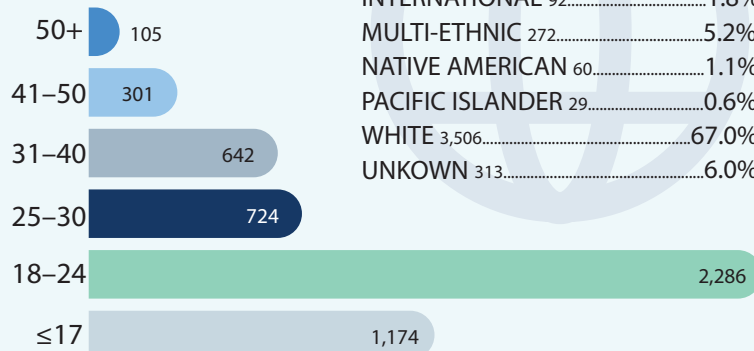

STUDENT ENROLLMENT

Full Time defined as 15 Credit Hours per term for Undergraduates & 12 Credit Hours per term for Graduates

ENROLLMENT STATUS

% of Students Full Time vs Part Time

GEOGRAPHICAL SOURCE

US News & World Report

ENROLLMENT BY CAMPUS

Student's primary campus

POPULAR MAJORS

Most declared majors by students

DEGREES CONFERRED

from July 2015- June 2016

ETHNICITY

STUDENT DEMOGRAPHICS