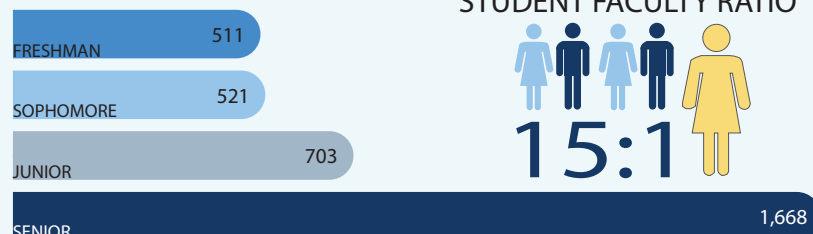

STUDENT ENROLLMENT

Full Time defined as 15 Credit Hours per term for Undergraduates & 12 Credit Hours per term for Graduates

ENROLLMENT STATUS

% of Students Full Time vs Part Time

GEOGRAPHICAL SOURCE

US News & World Report

ENROLLMENT BY CAMPUS

Student's primary campus

POPULAR MAJORS

Most declared majors by students

DEGREES CONFERRED

from July 2015- June 2016

ETHNICITY

STUDENT DEMOGRAPHICS

By Age Group - Average Age: 24 yrs.

RETENTION RATE

1st Time Full-Time Freshman Enrolling the following Fall

75.3%

GRADUATION RATE

6 year cohort

2010

46.9%