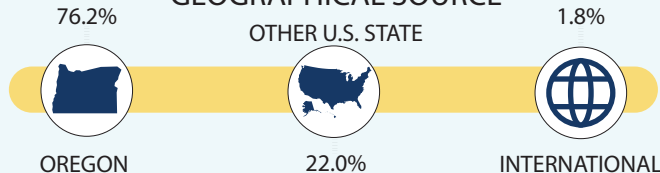

STUDENT ENROLLMENT

Full Time defined as 15 Credit Hours per term for Undergraduates & 12 Credit Hours per term for Graduates

ENROLLMENT STATUS

% of Students Full Time vs Part Time

GEOGRAPHICAL SOURCE

US News & World Report

ENROLLMENT BY CAMPUS

Student's primary campus

POPULAR MAJORS

Most declared majors by students

DEGREES CONFERRED

from July 2015- June 2016

ETHNICITY

STUDENT DEMOGRAPHICS