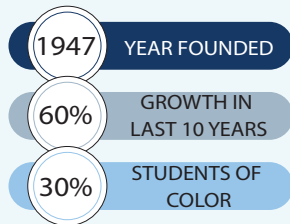

STUDENT ENROLLMENT

Full Time defined as 15 Credit Hours per term for Undergraduates & 12 Credit Hours per term for Graduates

ENROLLMENT STATUS

% of Students Full Time vs Part Time

GEOGRAPHICAL SOURCE

US News & World Report

ENROLLMENT BY CAMPUS

Student's primary campus

POPULAR MAJORS

Most declared majors by students

DEGREES CONFERRED

from July 2015- June 2016

ETHNICITY

STUDENT DEMOGRAPHICS