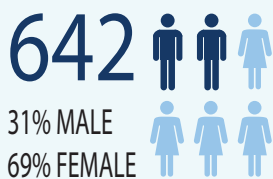

STUDENT ENROLLMENT

Full Time defined as 15 Credit Hours for Undergraduates & 12 Credit Hours for Graduates

BASE TUITION & FEES

15 credits Undergrads, 12 credits Graduates

RESIDENT	NON-RESIDENT	WUE
\$12,000	\$12,000	\$12,000
\$13,128	\$13,128	\$13,128

● Undergraduate
● Graduate

100 LEVEL 18

200 LEVEL 43

300 LEVEL 59

400 LEVEL 38

10
500 LEVEL

COURSE OFFERINGS

By Level