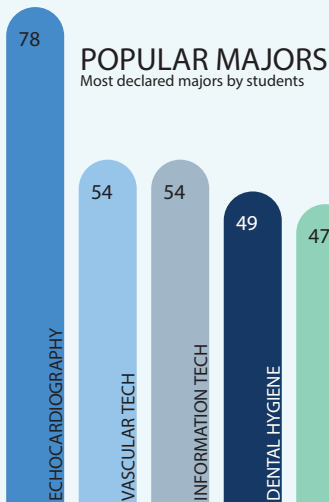

● Undergraduate
● Graduate

100 LEVEL 18

200 LEVEL 43

300 LEVEL 59

400 LEVEL 38

10
500 LEVEL

COURSE OFFERINGS

By Level

GEOGRAPHICAL SOURCE

DEGREES CONFERRED

from July 2017- June 2018

89

ETHNICITY

AFRICAN AMERICAN	34	5.3%
ASIAN	48	7.5%
HISPANIC	60	9.3%
INTERNATIONAL	11	1.7%
MULTI-ETHNIC	34	5.3%
NATIVE AMERICAN	7	1.1%
PACIFIC ISLANDER	2	0.3%
WHITE	430	67.0%
UNKNOWN	16	2.5%