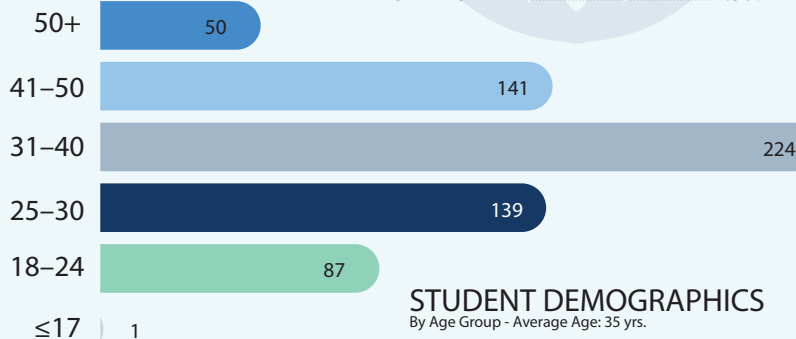

● Undergraduate
● Graduate

100 LEVEL 18

200 LEVEL 43

300 LEVEL 59

400 LEVEL 38

10
500 LEVEL

COURSE OFFERINGS

By Level

GEOGRAPHICAL SOURCE

DEGREES CONFERRED

from July 2017- June 2018

89

ETHNICITY

AFRICAN AMERICAN	34	5.3%
ASIAN	48	7.5%
HISPANIC	60	9.3%
INTERNATIONAL	11	1.7%
MULTI-ETHNIC	34	5.3%
NATIVE AMERICAN	7	1.1%
PACIFIC ISLANDER	2	0.3%
WHITE	430	67.0%
UNKNOWN	16	2.5%

STUDENT DEMOGRAPHICS

By Age Group - Average Age: 35 yrs.

13 FRESHMAN

15 SOPHOMORE

74 JUNIOR

393 SENIOR

29 GRAD

STUDENT POPULATION