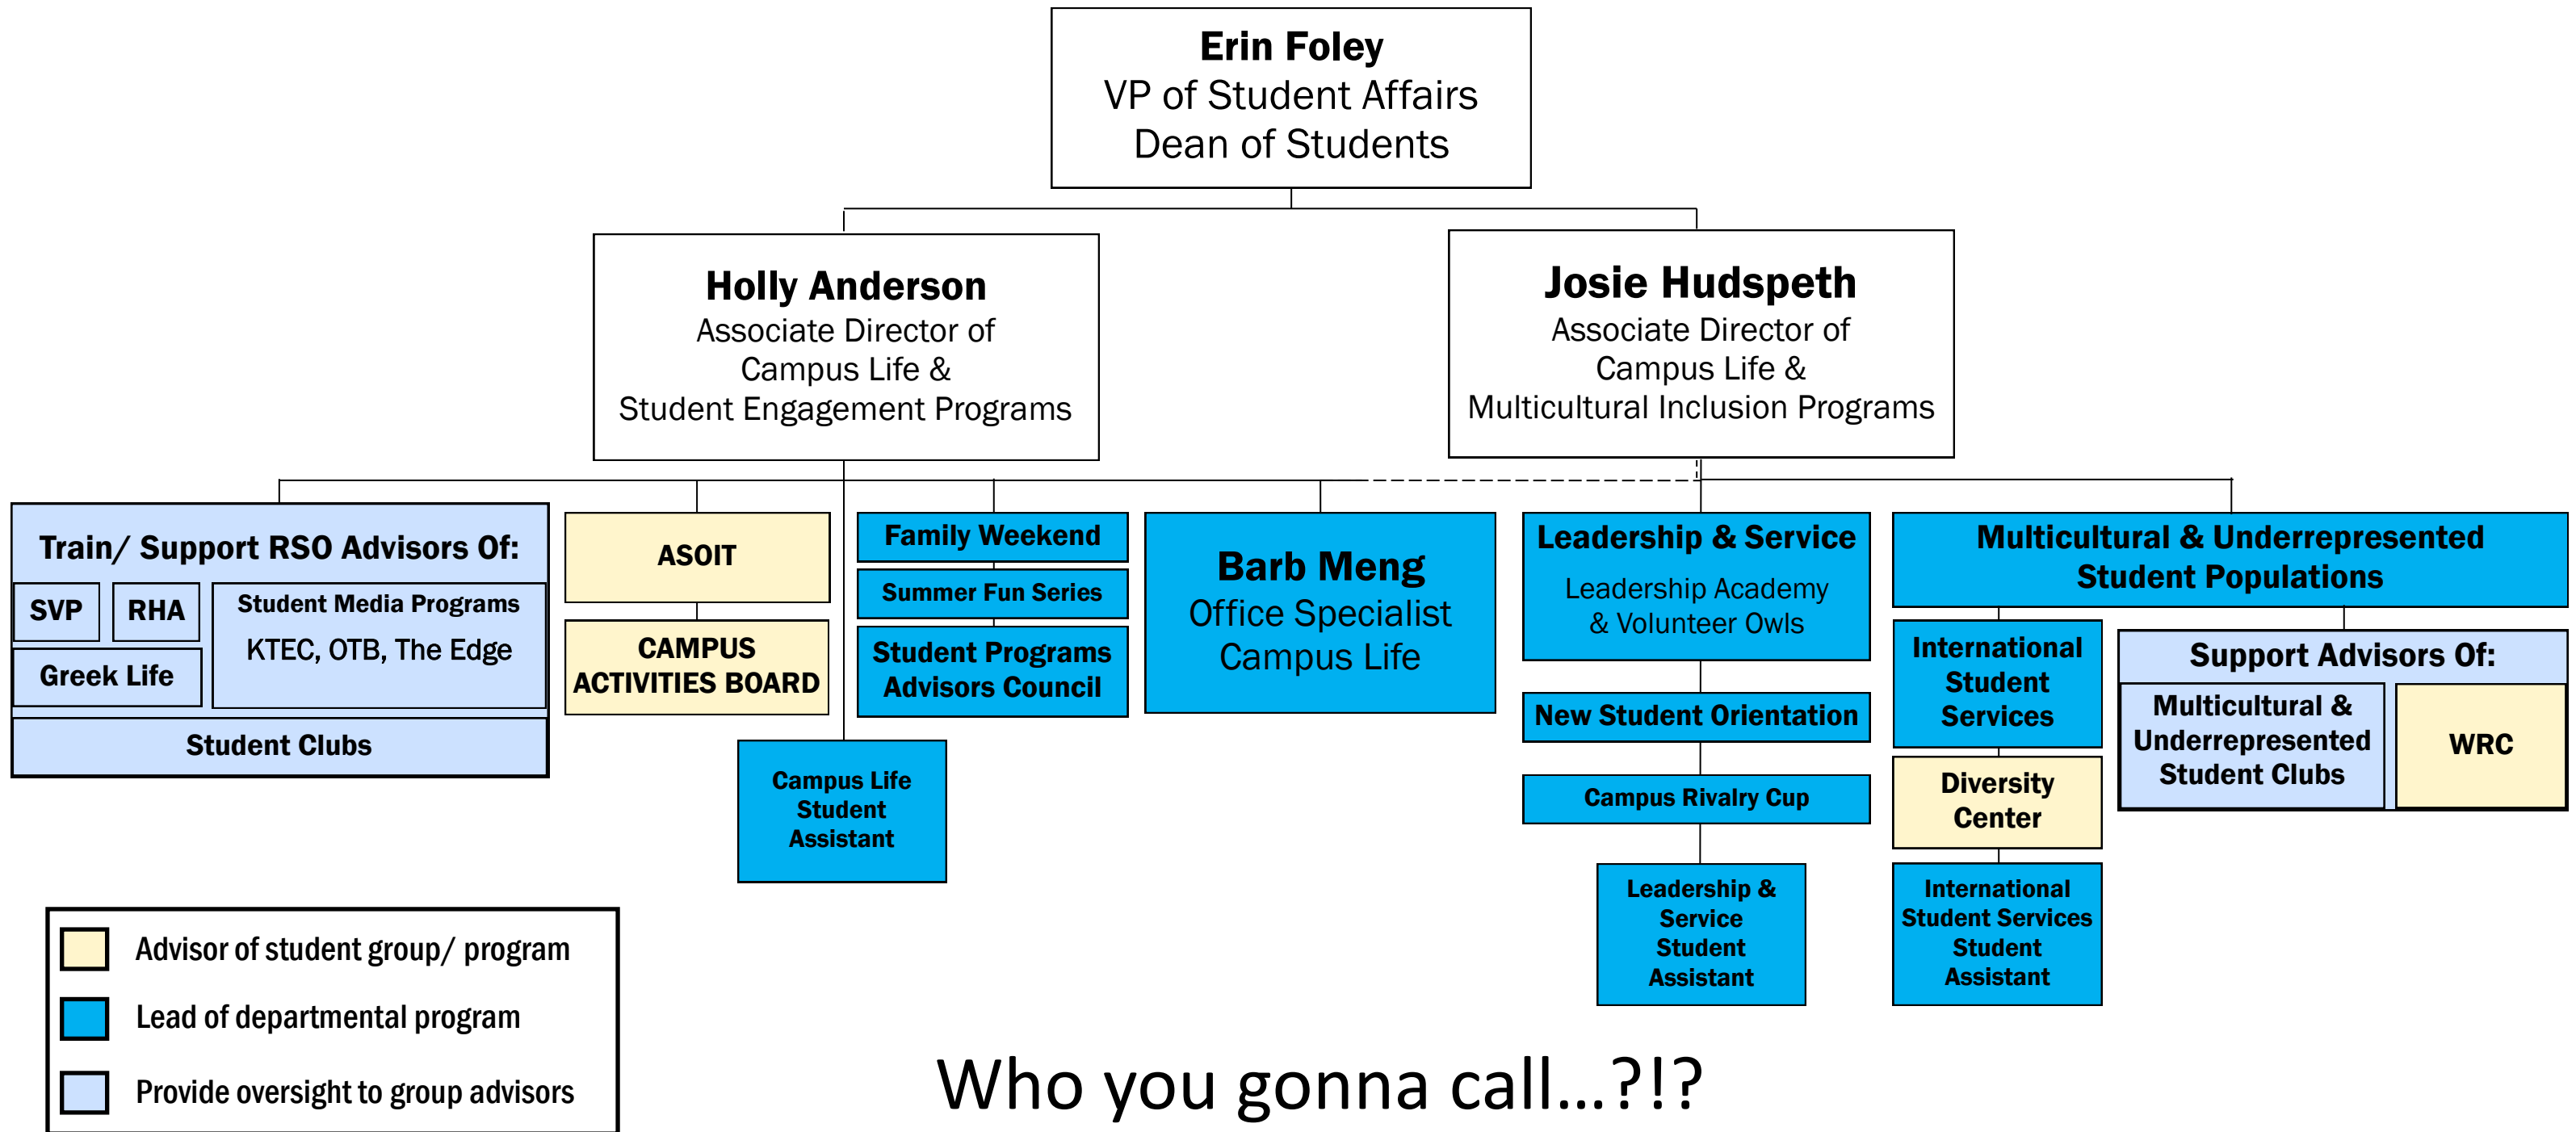

## Campus Life Operational Chart

### Who you gonna call...?!?

ASOIT, CAB, Clubs, STUDENT PROGRAMS – Holly (5-1839)

ISS, DC, WRC, Leadership Academy, Volunteer Owls – Josie (5-1392)

When in doubt, call THE GENERAL *CAMPUS LIFE* LINE (5-1829) FOR BARB !