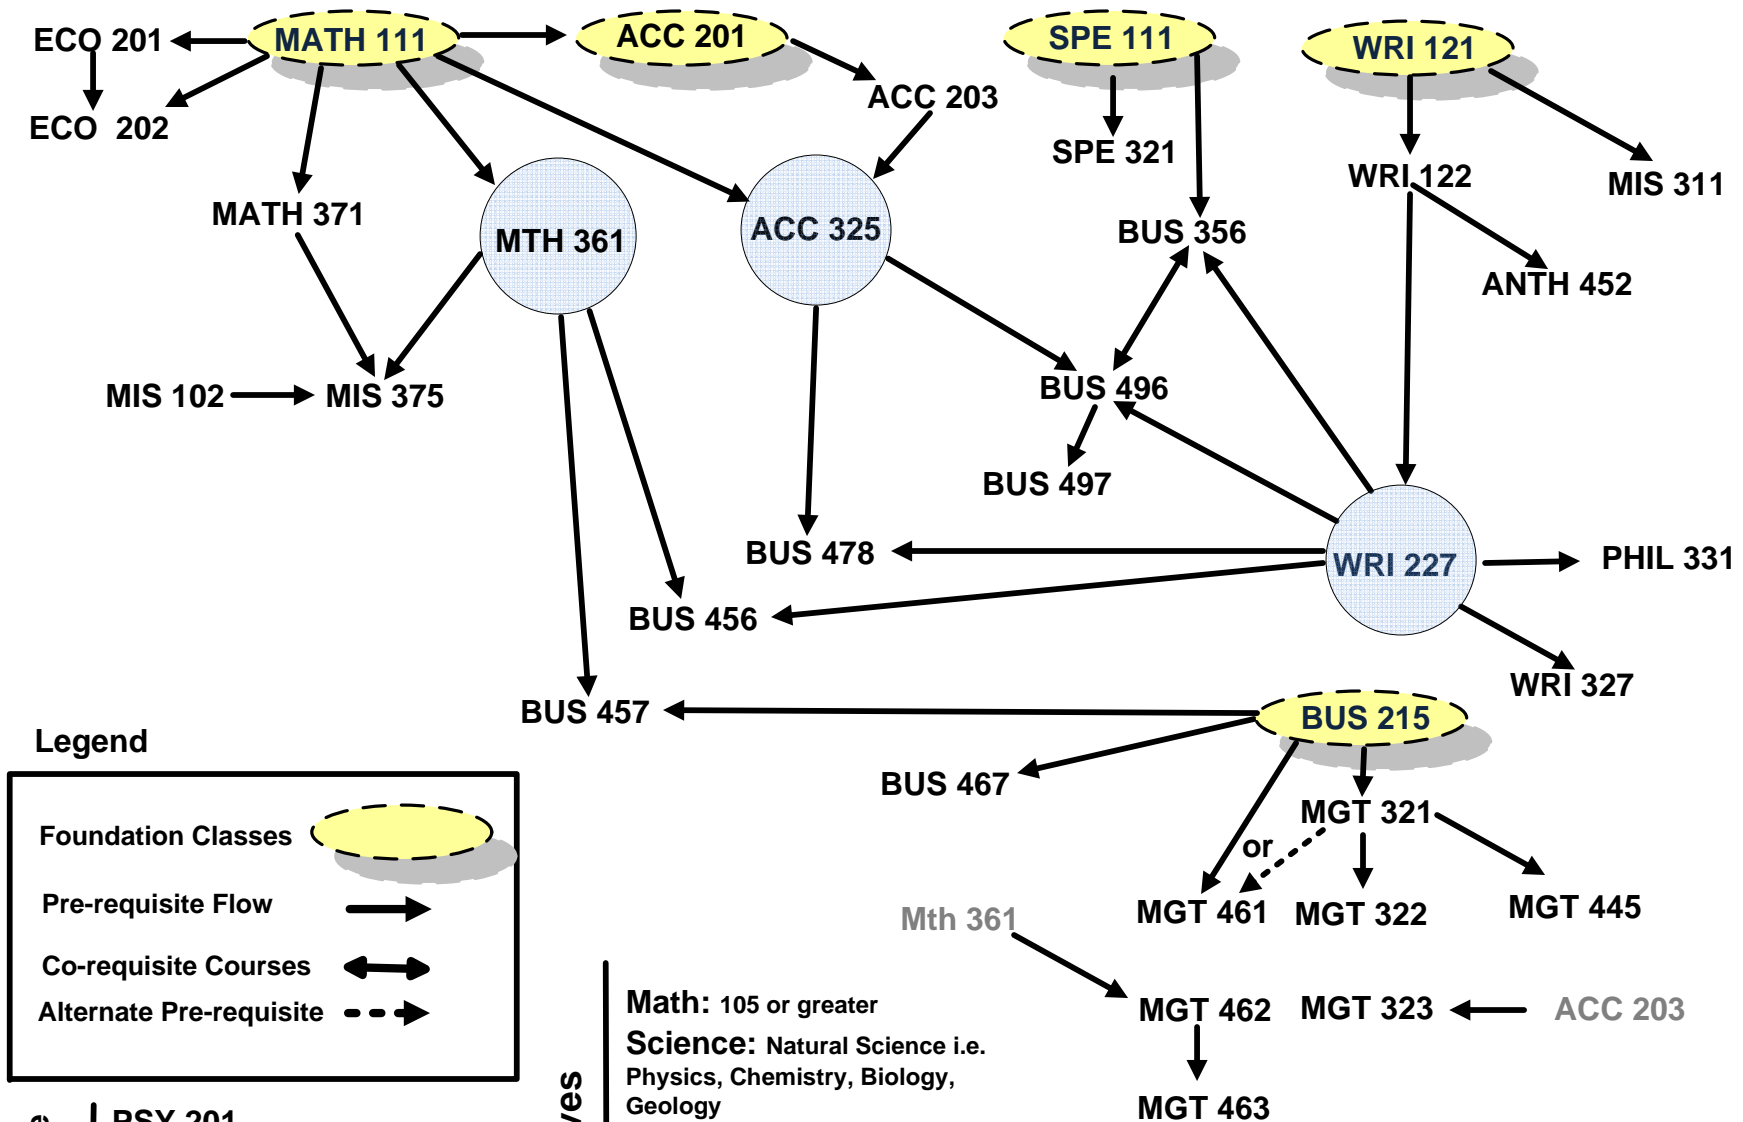

# Operations Management Pre-requisite Course Map 2011-2012

**Legend**

Foundation Classes	
Pre-requisite Flow	
Co-requisite Courses	
Alternate Pre-requisite	

- Stand Alone Courses**
- PSY 201
  - PSY 347
  - BUS 223
  - BUS 226
  - MIS 275

- Electives**
- Math:** 105 or greater
  - Science:** Natural Science i.e. Physics, Chemistry, Biology, Geology
  - Social Science:** Anthropology, Economics, History, Political Science, Psychology, Sociology
  - Humanities:** Art, Music, Philosophy, English Literature, 2<sup>nd</sup> year language, Humanities