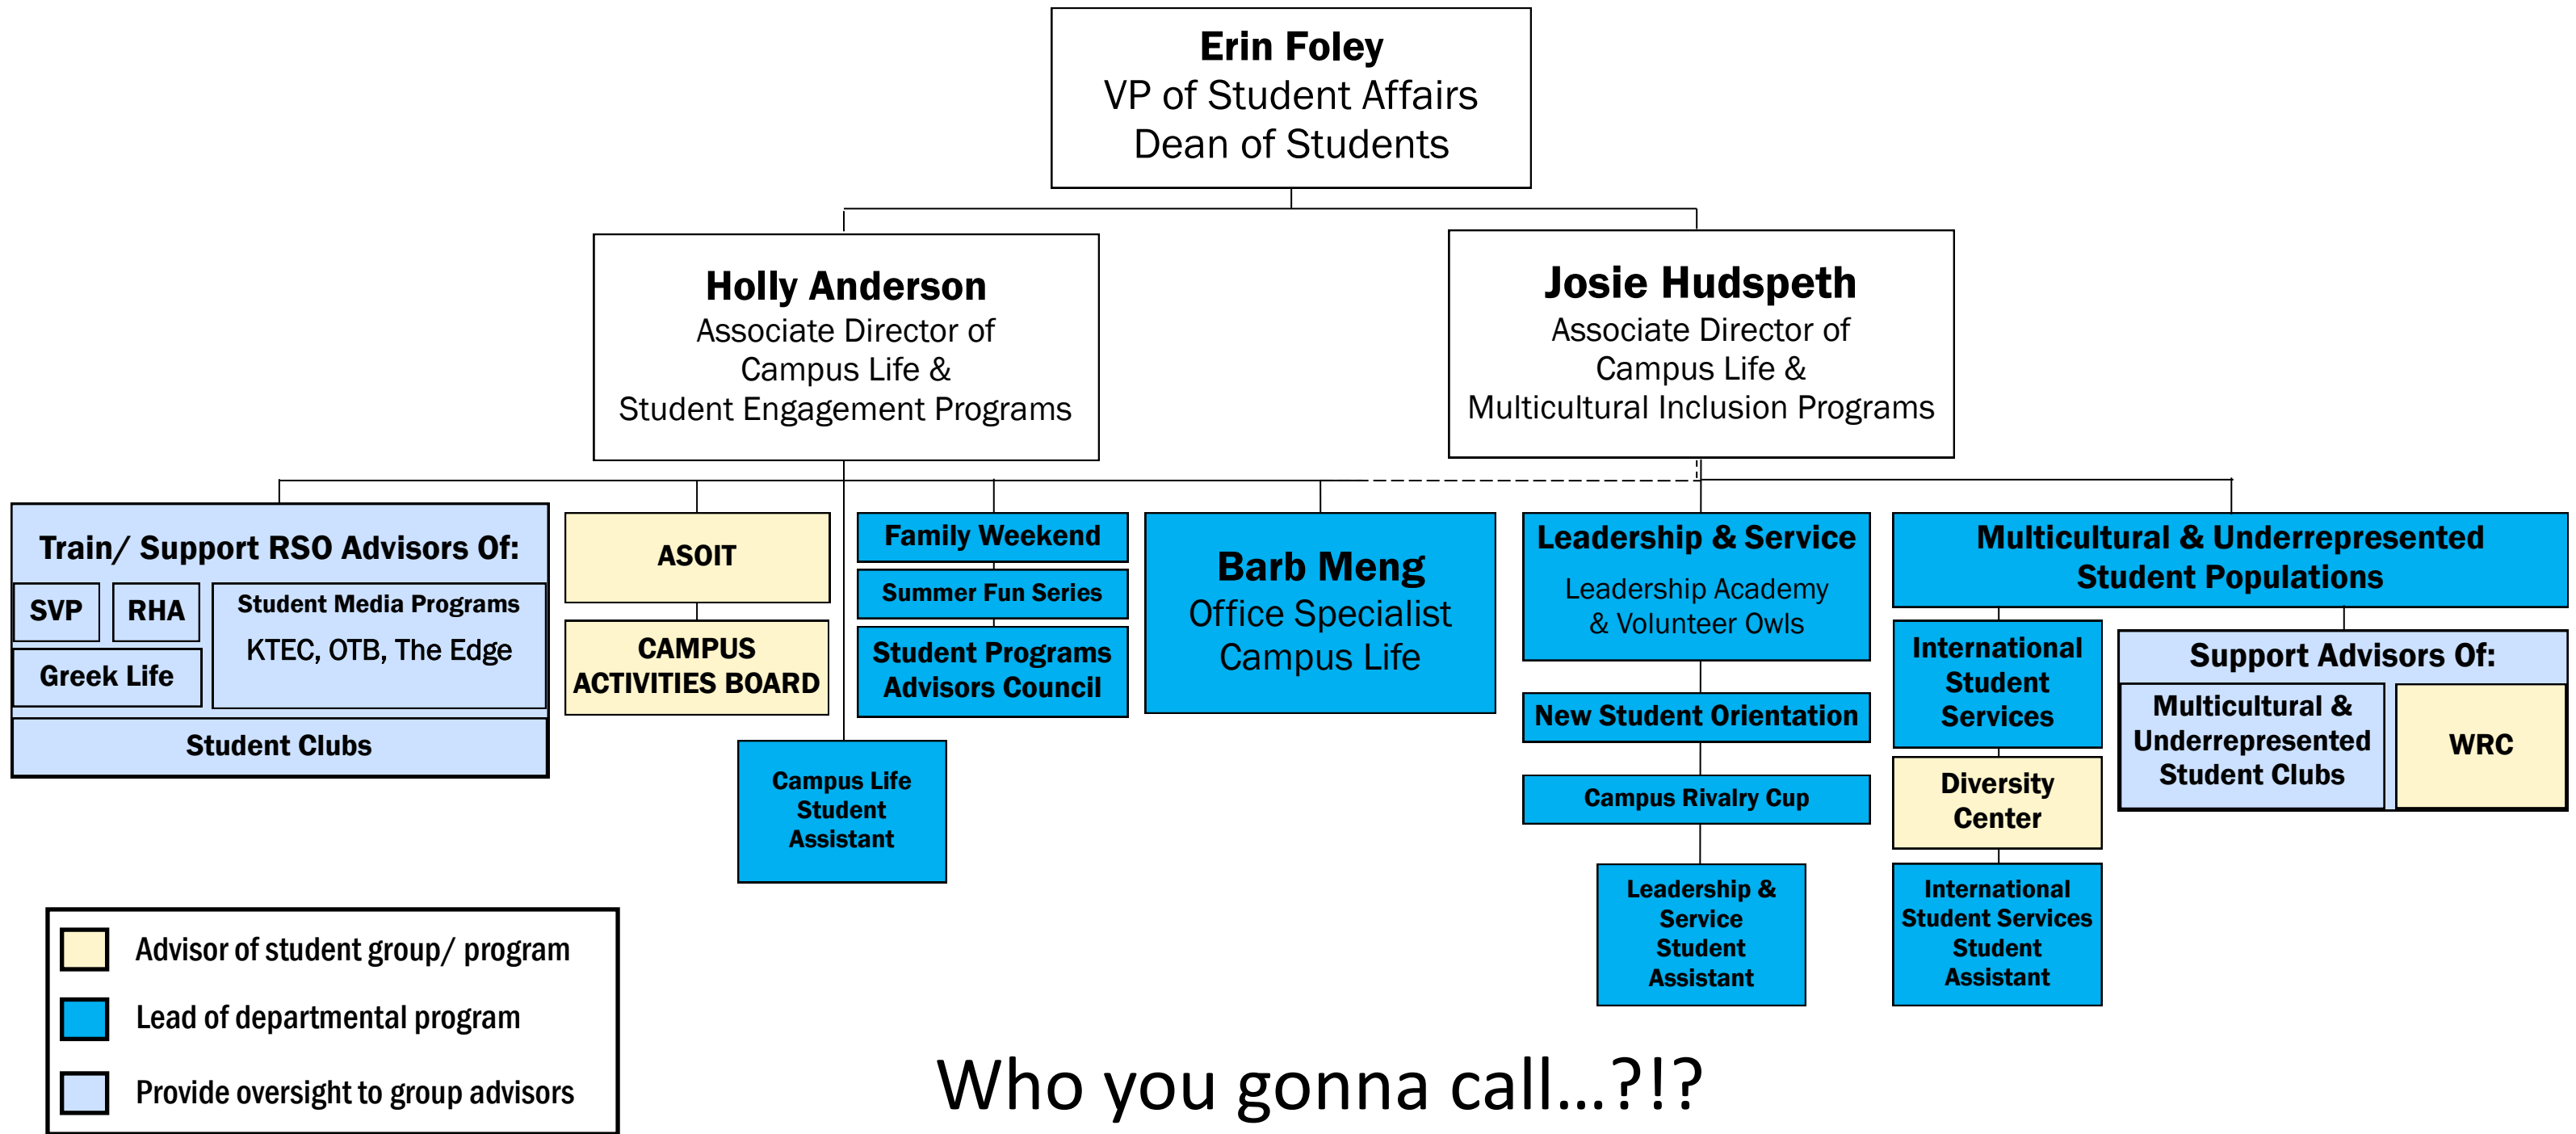

Campus Life Operational Chart

Who you gonna call...?!?

ASOIT, CAB, Clubs, STUDENT PROGRAMS – Holly (5-1839)

ISS, DC, WRC, Leadership Academy, Volunteer Owls – Josie (5-1392)

When in doubt, call THE GENERAL *CAMPUS LIFE* LINE (5-1829) FOR BARB !