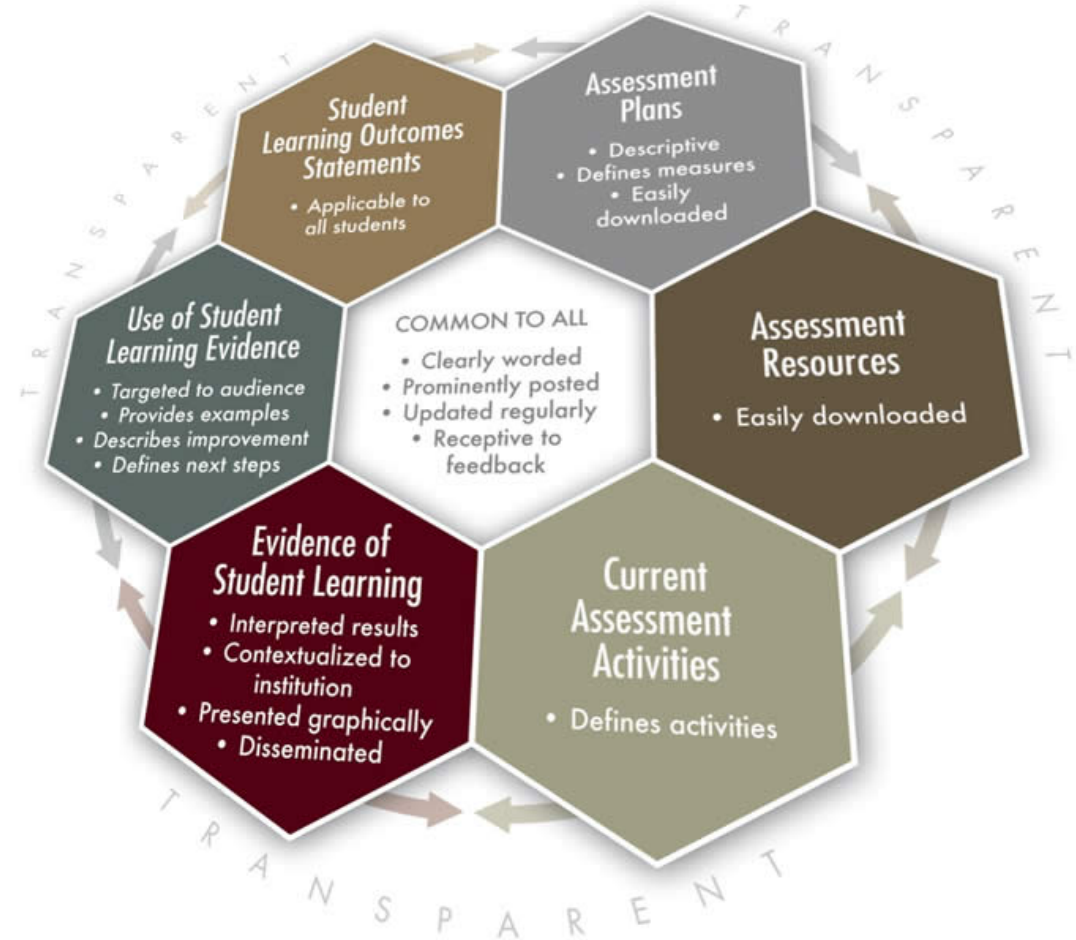

Sabbatical Report

Sandra Bailey

Professor of Accounting

Business Management Department

Purpose: NILOA Coach

Coaching Visits

The Peninsula's Community College

ALAMO COLLEGES DISTRICT
Palo Alto College

Oregon Tech Highlighted

**GENERAL EDUCATION AND ASSESSMENT
Foundations for Democracy**

**February 15 – 17, 2018
Philadelphia, Pennsylvania**

National & Regional Engagement

NWCCU
NORTHWEST COMMISSION ON
COLLEGES AND UNIVERSITIES

General Education at Polytechnics

Polytechnic Summit 2019

Welcoming academic professionals and community leaders
dedicated to shaping the future of Polytechnic education